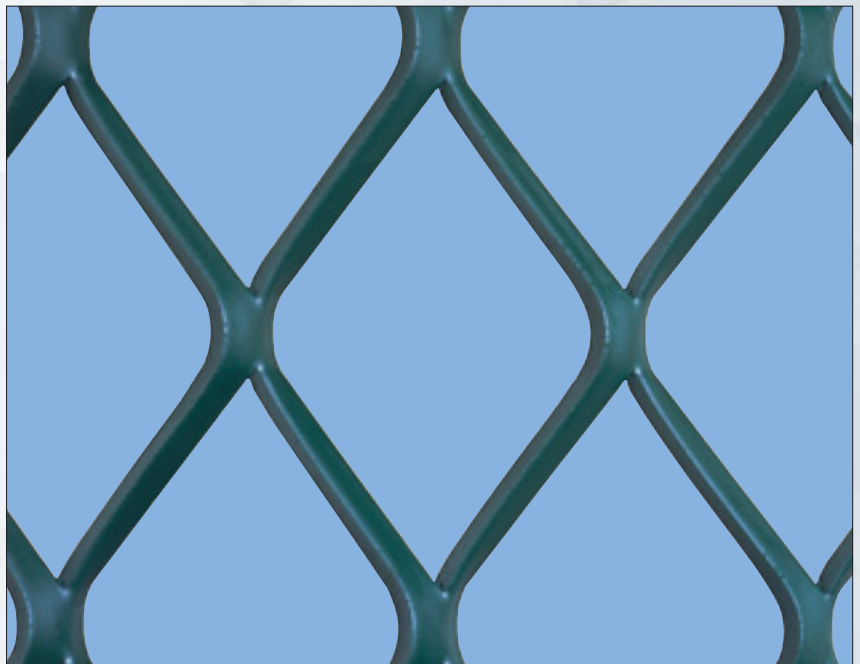

• Panel fencing “Roberta”

Decorative, ideal everywhere.

Made with the same type of expanded mesh as **Nuova Primavera**, here it has a decorative patterned top reminiscent of the most elegant railings. The look is further embellished by the joins between the panels and posts, for an especially pleasing railing effect.

Production

Our fences come in standard sizes and can also be made to order. The posts and fixing bolts are supplied together with the panel.

Finish

The panels and posts can be supplied: untreated, hot dip galvanised or painted with polyester powder exterior paint in all RAL table colours.

The expanded mesh panels are quickly and simply fitted to the posts using M10 x 25 mm nuts and bolts (hot dip galvanised steel or AISI 304 steel).

Life-size mesh, TYPE Q80
DL 80 x DC 52 - av 6 x sp 3 mm