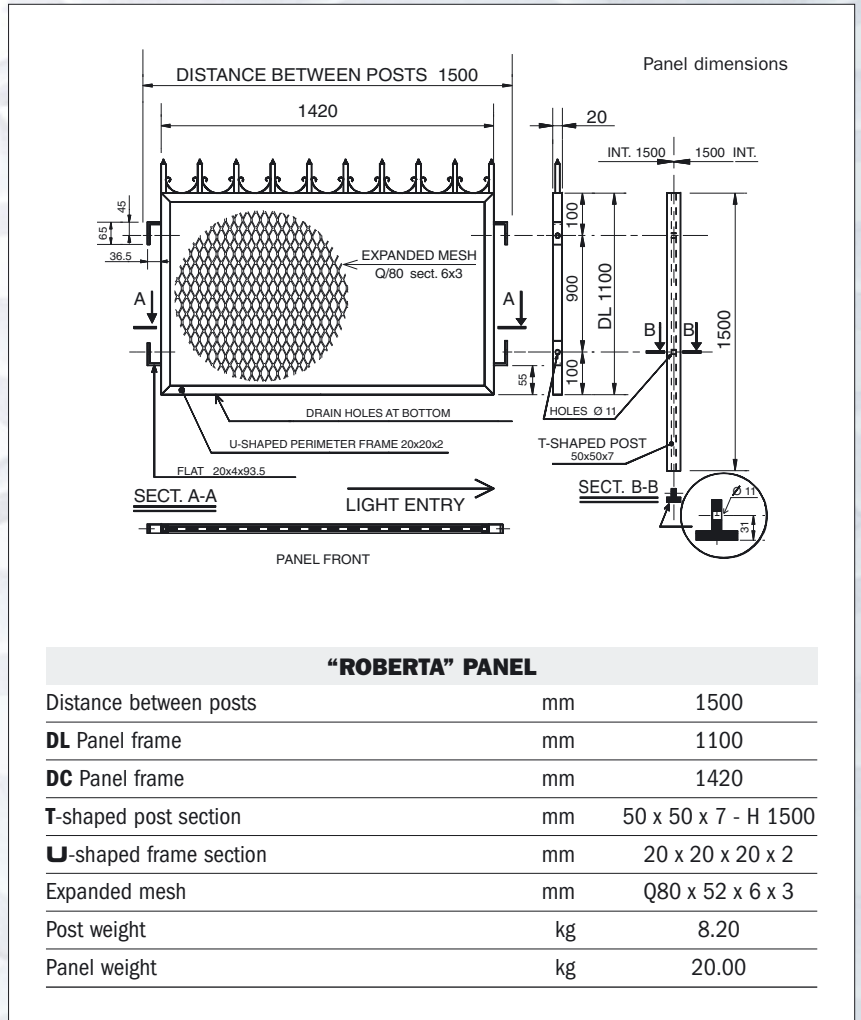

The expanded mesh panels are quickly and simply fitted to the posts using M10 x 25 mm nuts and bolts (hot dip galvanised steel or AISI 304 steel).

Life-size mesh, TYPE Q80
DL 80 x DC 52 - av 6 x sp 3 mm