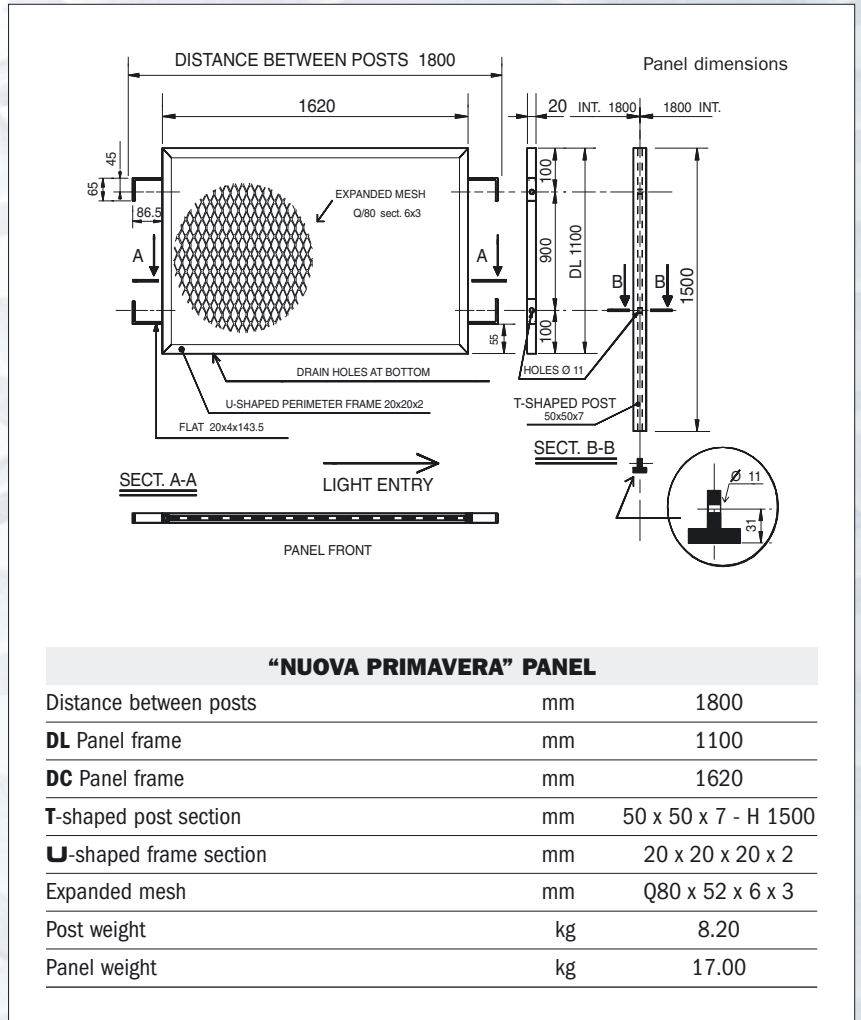

The expanded mesh panels are quickly and simply fitted to the posts using M10 x 25 mm nuts and bolts (hot dip galvanised steel or AISI 304 steel).

Life-size mesh, TYPE Q80
DL 80 x DC 52 - av 6 x sp 3 mm