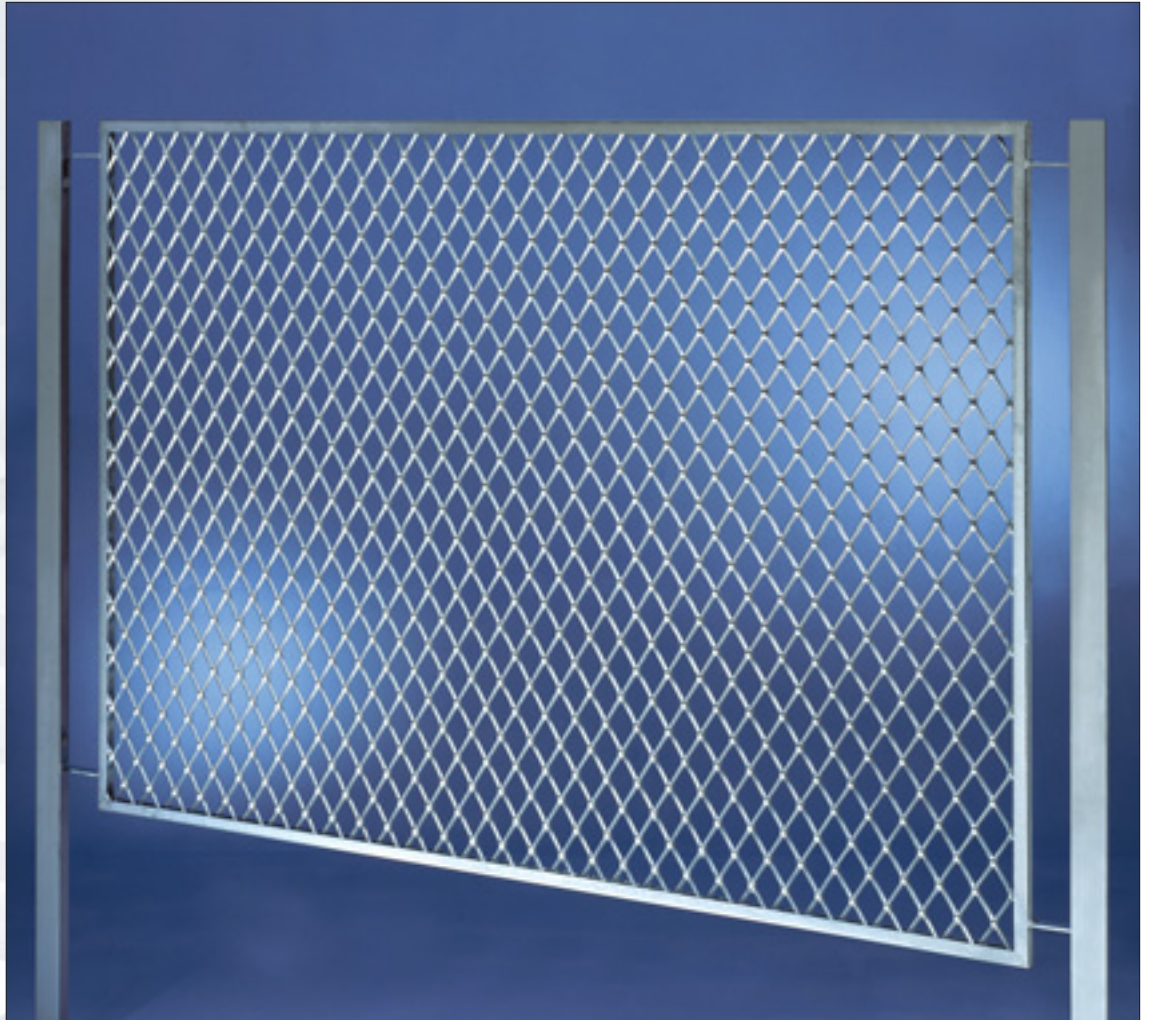

• Panel fencing “Nuova Primavera”

Versatile and practical.

Expanded mesh has revolutionised the concept of fencing. It guarantees practicality and, especially, reliability; it is ideal for residential properties and industrial premises alike.

Production

Our fences come in standard sizes and can also be made to order. The posts and fixing bolts are supplied together with the fence panel.

Finish

The panels and posts can be supplied: untreated, hot dip galvanised or painted with polyester powder exterior paint in all RAL table colours.

The expanded mesh panels are quickly and simply fitted to the posts using M10 x 25 mm nuts and bolts (hot dip galvanised steel or AISI 304 steel).

Life-size mesh, TYPE Q80
DL 80 x DC 52 - av 6 x sp 3 mm