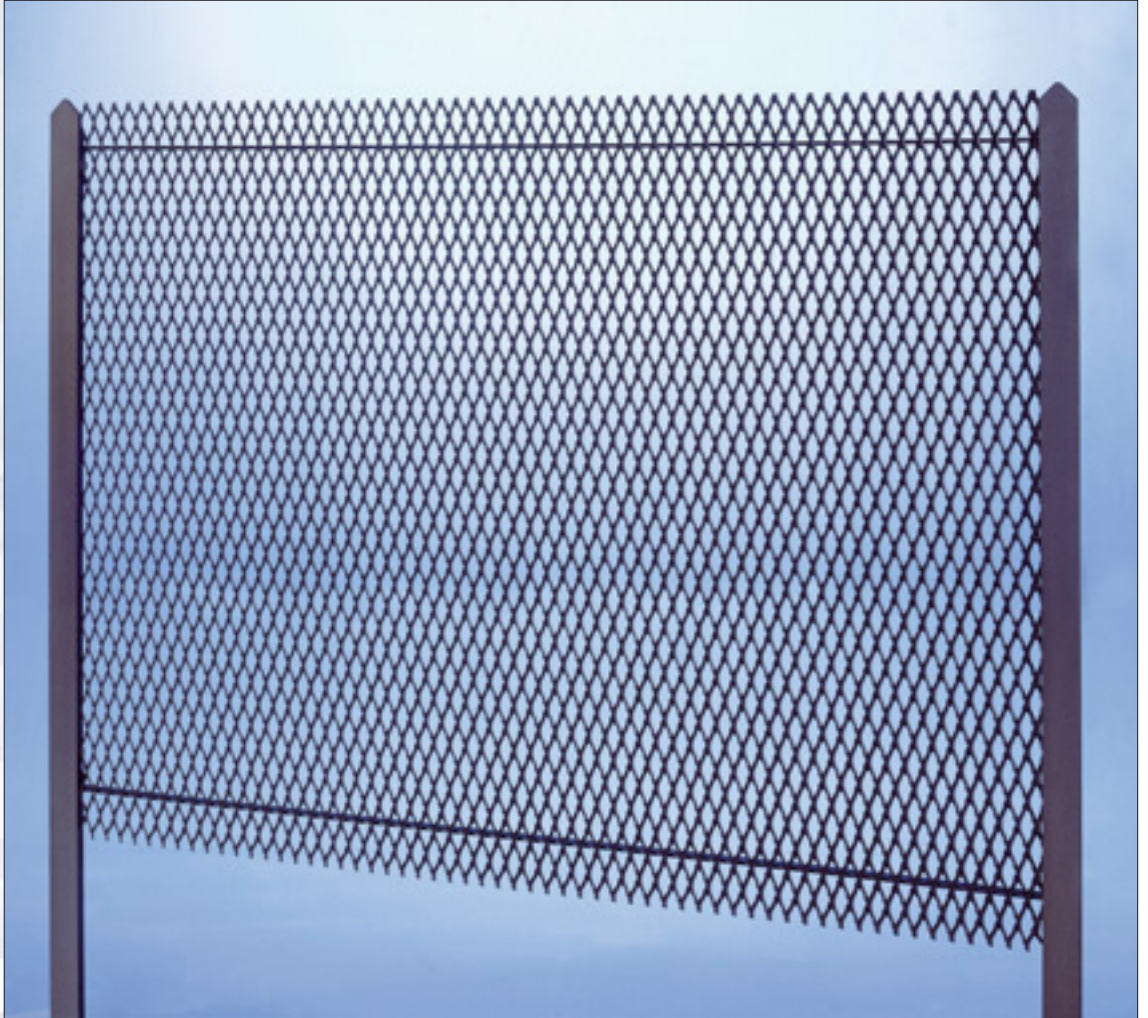

• Panel fencing “Facile”

Easy to mount, lovely to look at.

“Facile” is fast and easy to mount thanks to the system used to fix the panels to the posts: just nuts and bolts.

“Facile” creates the perfect “continuous façade” fence, without any gaps between one panel and the next.

Production

Our fences come in standard sizes and can also be made to order. The posts and fixing bolts are supplied together with the fence panel.

Finish

The panels and posts can be supplied: untreated, hot dip galvanised or painted with polyester powder exterior paint in all RAL table colours.

The expanded mesh panels are quickly and simply fitted to the posts using M10 x 25 mm nuts and bolts (hot dip galvanised steel or AISI 304 steel).

Life-size mesh, TYPE 97
DL 62.5 x DC 25 - av 6.2 x sp 3 mm

The original tootching of the expanded mesh makes the panel unmistakable and decorative at the same time.