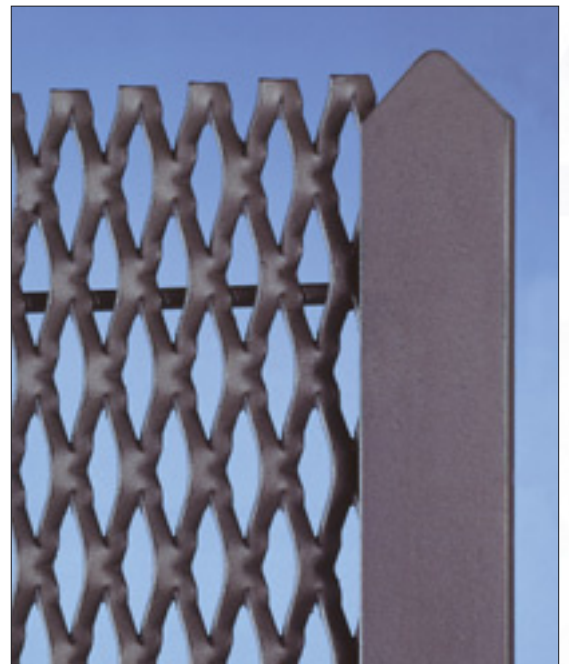

• Panel fencing “Facile”

Easy to mount, lovely to look at.

“Facile” is fast and easy to mount thanks to the system used to fix the panels to the posts: just nuts and bolts.

“Facile” creates the perfect “continuous façade” fence, without any gaps between one panel and the next.

Production

Our fences come in standard sizes and can also be made to order. The posts and fixing bolts are supplied together with the fence panel.

Finish

The panels and posts can be supplied: untreated, hot dip galvanised or painted with polyester powder exterior paint in all RAL table colours.

The expanded mesh panels are quickly and simply fitted to the posts using M10 x 25 mm nuts and bolts (hot dip galvanised steel or AISI 304 steel).

Life-size mesh, TYPE 97
DL 62.5 x DC 25 - av 6.2 x sp 3 mm

The original tootching of the expanded mesh makes the panel unmistakable and decorative at the same time.