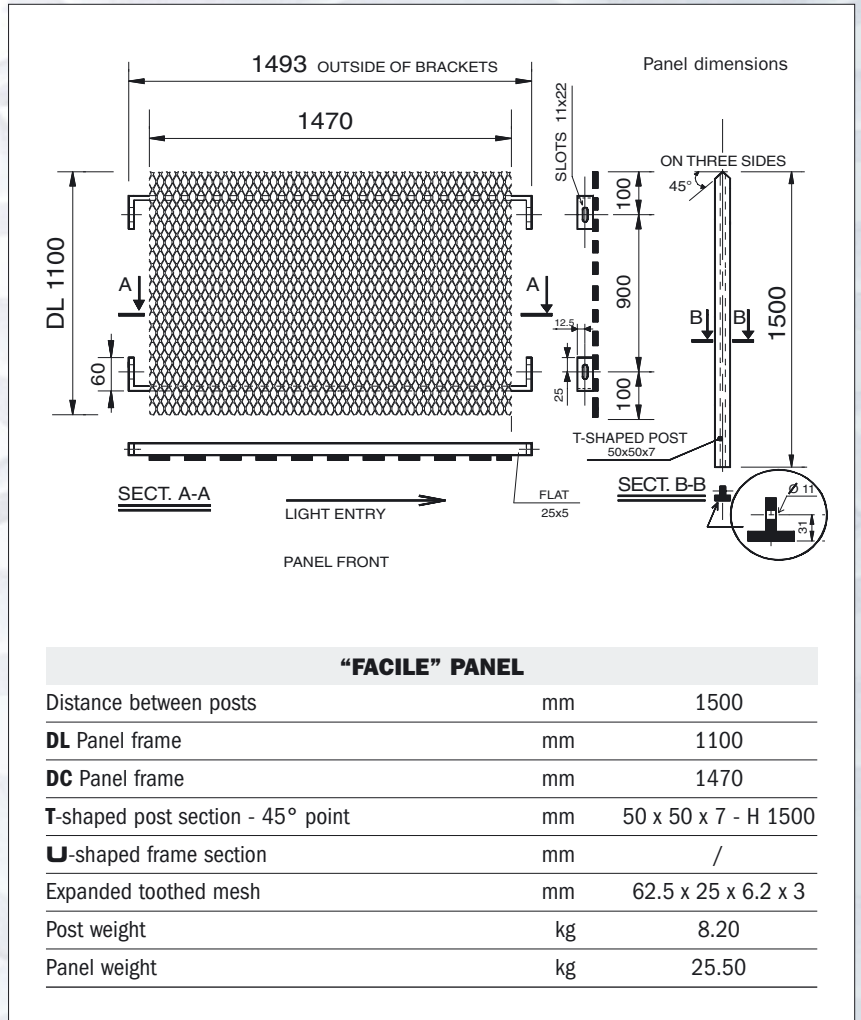

The expanded mesh panels are quickly and simply fitted to the posts using M10 x 25 mm nuts and bolts (hot dip galvanised steel or AISI 304 steel).

Life-size mesh, TYPE 97
DL 62.5 x DC 25 - av 6.2 x sp 3 mm